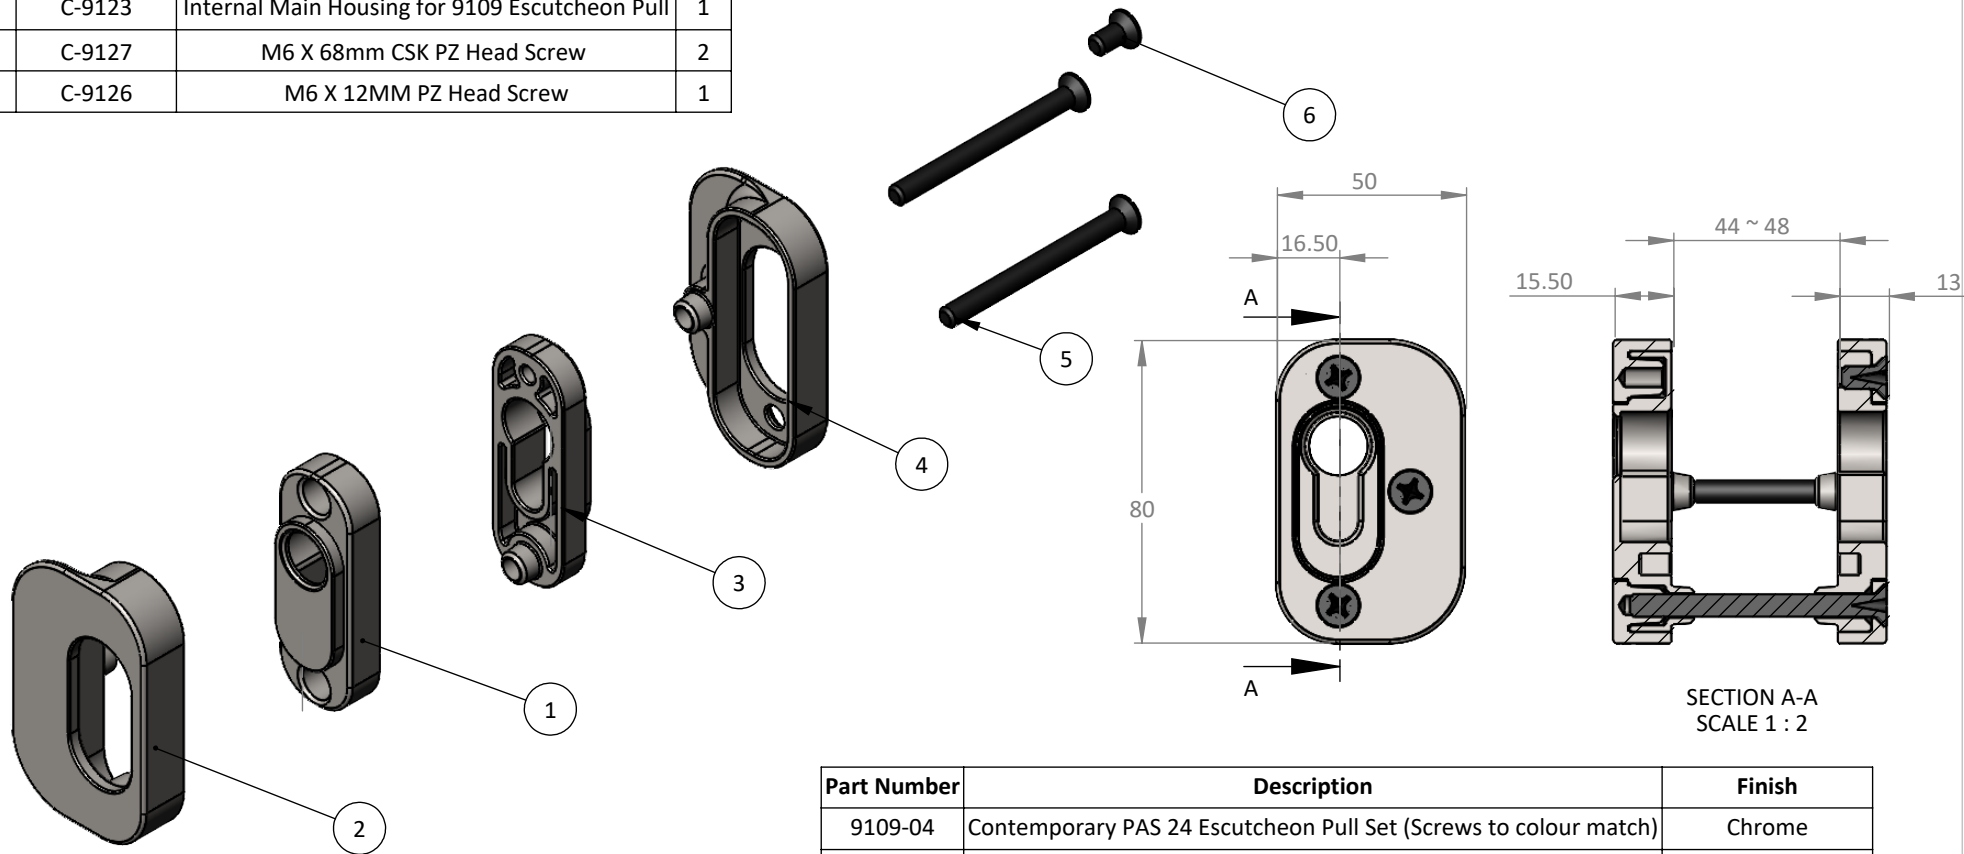

ITEM NO.	PART NUMBER	DESCRIPTION	QTY.
1	C-9124	External Inner Housing for 9109 Escutcheon Pull	1
2	C-9122	External Mian Housing for 9109 Escutcheon Pull	1
3	C-9125	Internal Inner Housing for 9109 Escutcheon Pull	1
4	C-9123	Internal Main Housing for 9109 Escutcheon Pull	1
5	C-9127	M6 X 68mm CSK PZ Head Screw	2
6	C-9126	M6 X 12MM PZ Head Screw	1

DO NOT SCALE

FIRST ANGLE PROJECTION

ALL DIMENSIONS IN MILLIMETERS

REVISIONS

REV.	DESCRIPTION	DATE

Part Number	Description	Finish
9109-04	Contemporary PAS 24 Escutcheon Pull Set (Screws to colour match)	Chrome
9109-05	Contemporary PAS 24 Escutcheon Pull Set (Screws to colour match)	PVD Gold
9109-06	Contemporary PAS 24 Escutcheon Pull Set (Screws to colour match)	Brushed Satin Silver

Part No. **9109 (See Table Above)**

MATERIAL	304 SS
TREATMENT & FINISH	Various Plated Options Required
WEIGHT	495 Grams
TOLERANCE	+/- 0.10mm Unless Stated

TITLE **None Handed PAS 24 Contemporary Escutcheon Pull Set**

DRAWN	SC	A4	DWG NUMBER	FA-9109	ISSUE
DATE	09/12/2020				

5

4

3

2

1